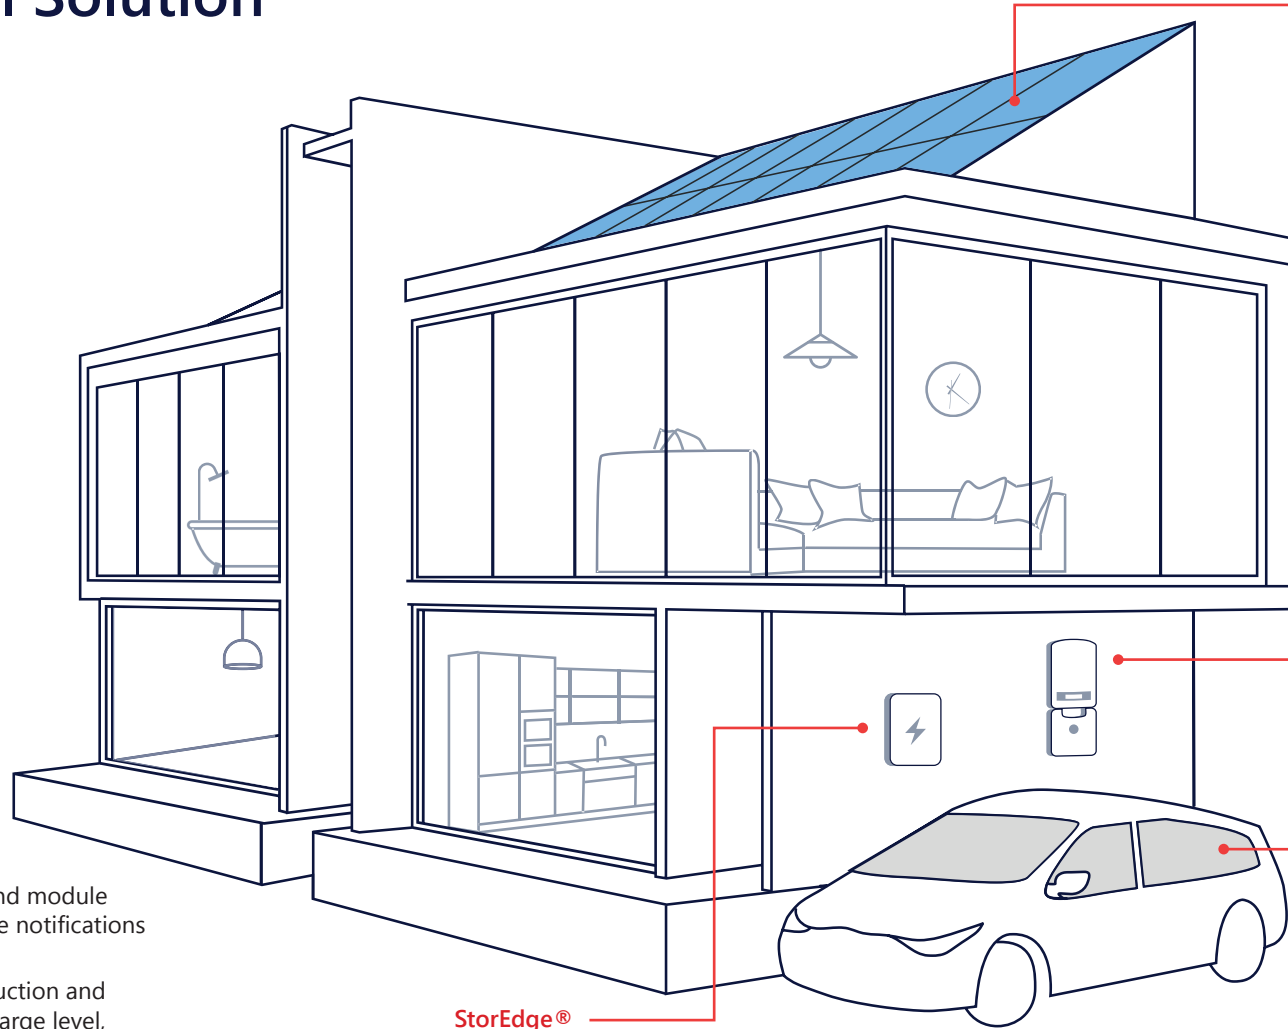

More Aesthetic Rooftops

SolarEdge enables optimal rooftop utilization, resulting in more modules on the roof for more energy, more savings, and more aesthetic rooftops.

Full System Monitoring

Monitor your real-time system performance from the palm of your hand. Accessible for free, anytime, anywhere, from your computer or mobile device.

Making Solar Systems Smarter

solaredge

/ The Complete SolarEdge Residential Solution

Power Optimizer

- Connects to each solar module enabling them to perform at maximum capability
- Provides greater energy production, enhanced safety, and constant feedback from each module

Inverter

- The brains of the PV system
- Efficiently converts DC energy to AC electricity for use in your home
- Manages system production, battery power, and EV charging
- Optional meter to track your home energy consumption