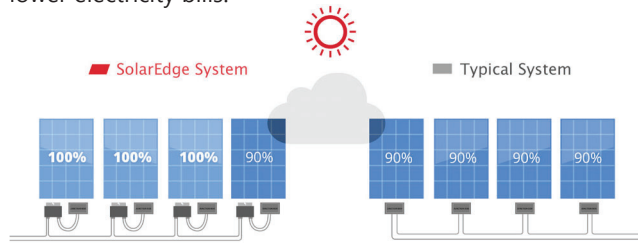

/ Power Your Home with SolarEdge

More Energy

Install SolarEdge to maximize production from each solar module by eliminating power losses that can be caused by soiling, shading, or snow. More power = more revenue for faster system payback and lower electricity bills.

More Aesthetic Rooftops

SolarEdge enables optimal rooftop utilization, resulting in more modules on the roof for more energy, more savings, and more aesthetic rooftops.

Full System Monitoring

Monitor your real-time system performance from the palm of your hand. Accessible for free, anytime, anywhere, from your computer or mobile device.