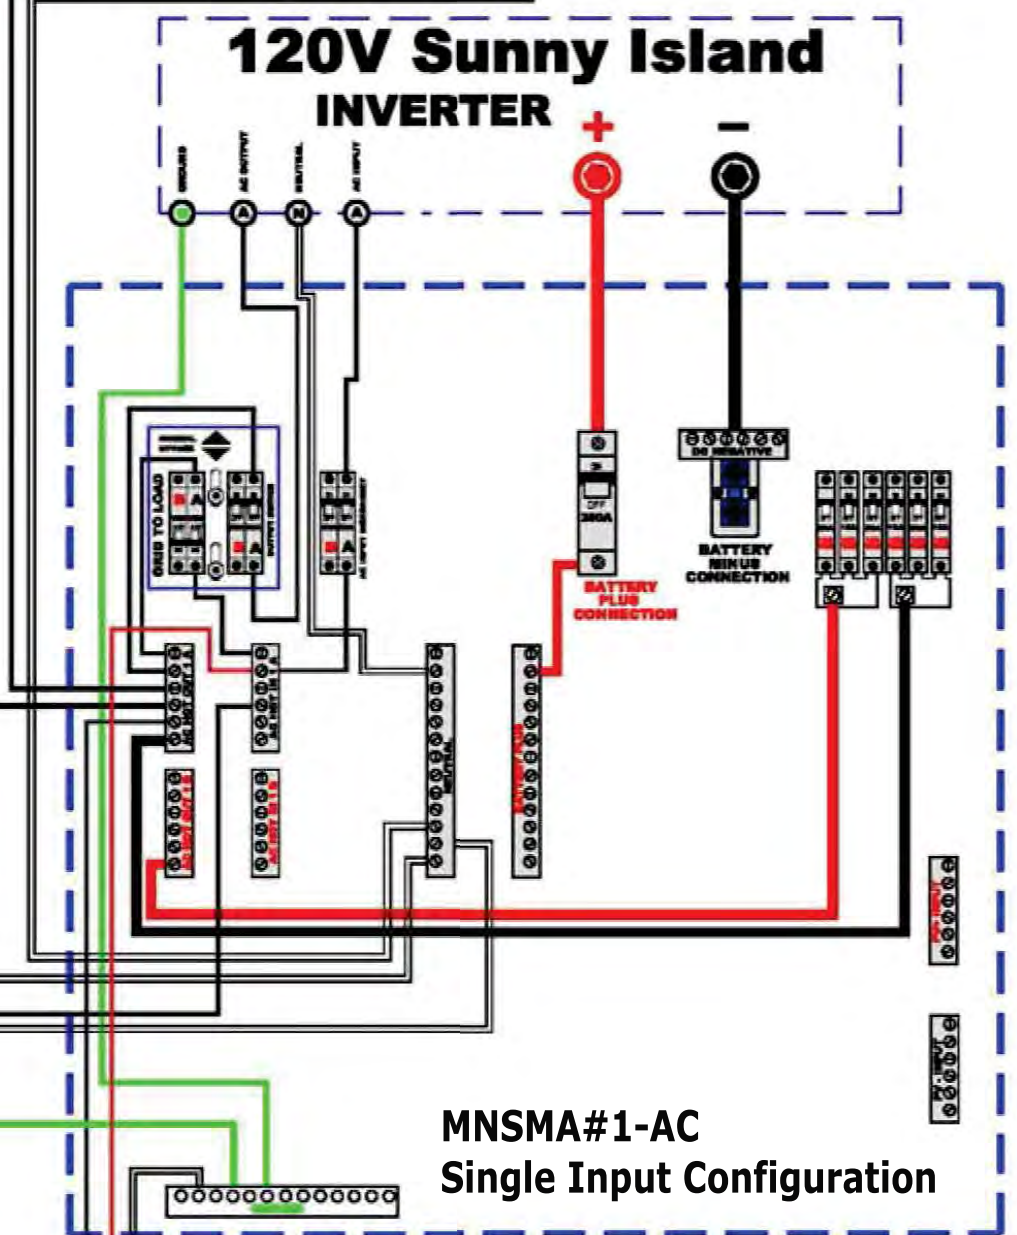

SINGLE AC COUPLE

E-PANEL MODEL#
MNE250SMA-ACCPL MASTER
PRE-WIRED SYSTEM#
MNSMA#1-AC
BATTERY BOX # MNBE-8D2X2
BATTERY BOX HAS 250A
BREAKER AND HOLDS
FOUR 8D BATTERIES

Central String or Micro Inverter 240V AC Input

MNX240

120V Sunny Island INVERTER

**MNSMA#1-AC
Single Input Configuration**