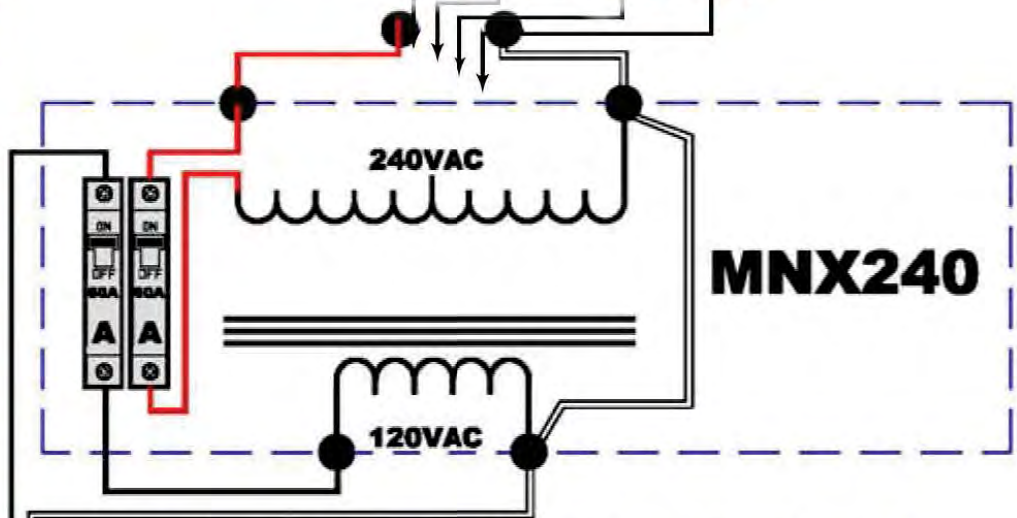

SINGLE AC COUPLE

E-PANEL MODEL#
MNE250SMA-ACCPL MASTER
PRE-WIRED SYSTEM#
MNSMA#1-AC
BATTERY BOX # MNBE-8D2X2
BATTERY BOX HAS 250A
BREAKER AND HOLDS
FOUR 8D BATTERIES

Central String or Micro Inverter 240V AC Input

MNX240

120V Sunny Island INVERTER

**MNSMA#1-AC
Single Input Configuration**