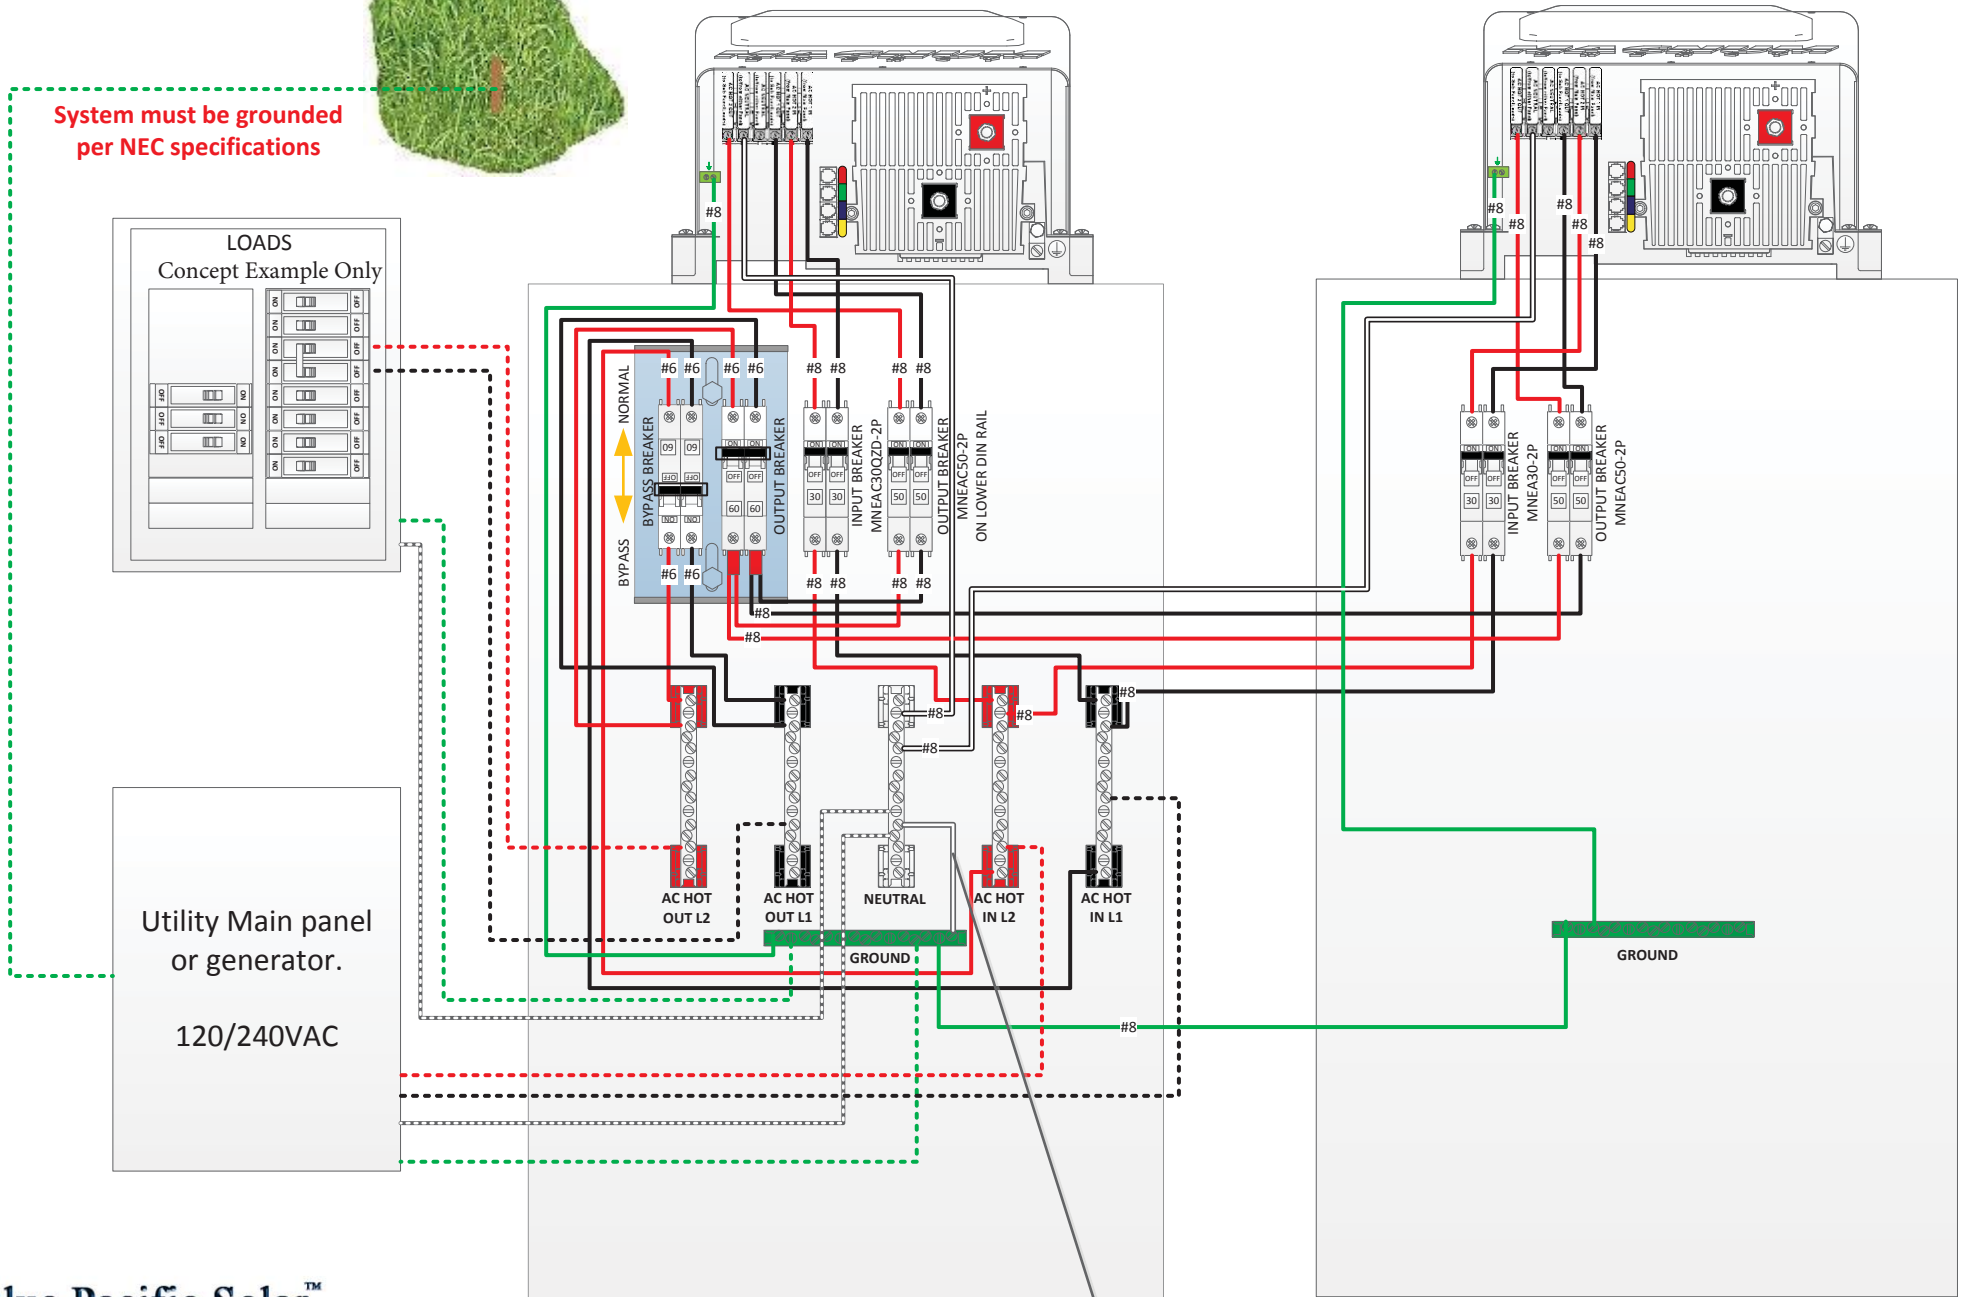

# MNEMS4448PAE2CLL150 Slave Inverter Add On Kit

System must be grounded  
per NEC specifications

Blue Pacific Solar™

Customer should remove this wire if this is a grid connected home or if the AC neutral to ground bond is already made in the electrical system. If you are unsure please consult with your electrician.