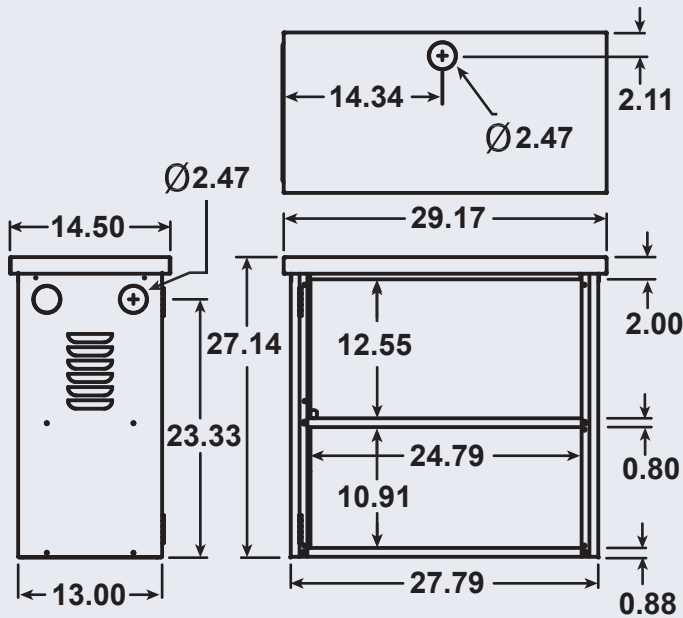

Battery Enclosures

MNBE-A