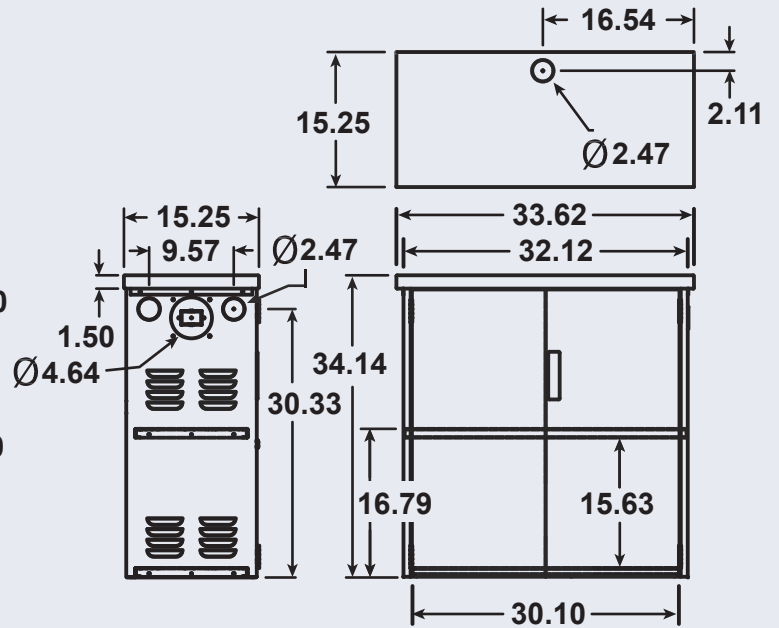

MNBE-D 2 shelf shown

MNBE-B