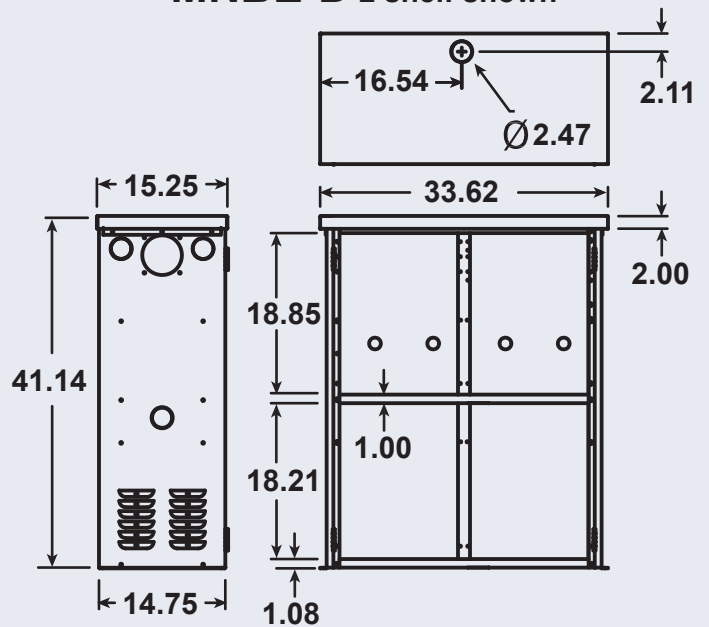

ETL Listed for US & Canada

MIDNITE
SOLAR, inc

17722—67th Ave NE, Unit C, Arlington WA 98223

Ph 360.403.7207 Fax 360.691.6862

<http://www.midnitesolar.com>