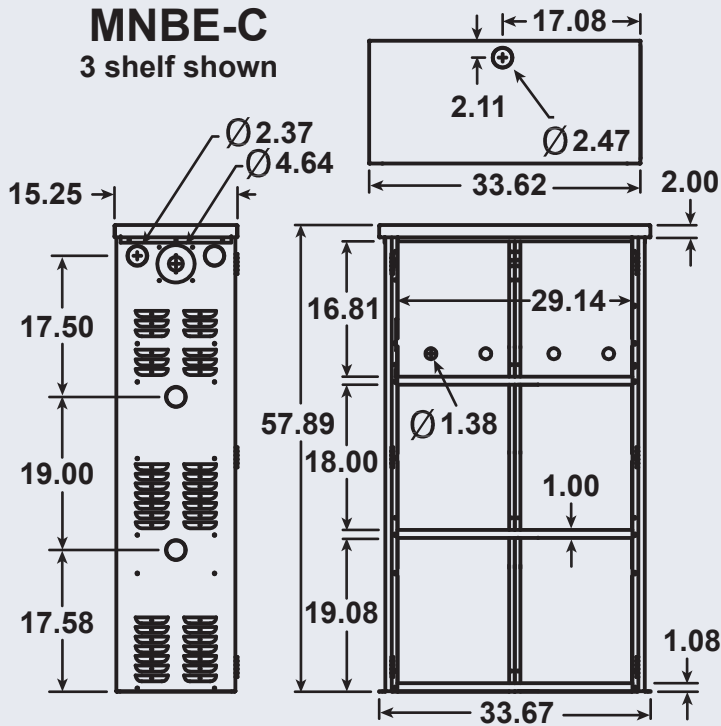

MNBE-C

3 shelf shown