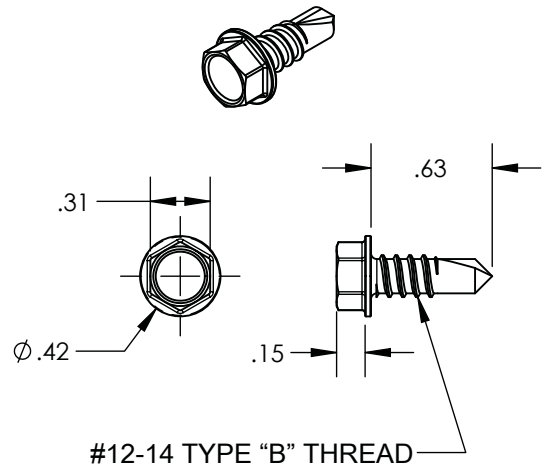

XR-1000- SPLC-BD
KIT, XR1000 BONDED SPLICE

1) Splice, XR1000, Mill 12" long

2) Screw, Self Drilling

Property	Value
Material	6000 Series Aluminum
Finish	Mill

Property	Value
Material	300 Series Stainless Steel
Finish	Clear