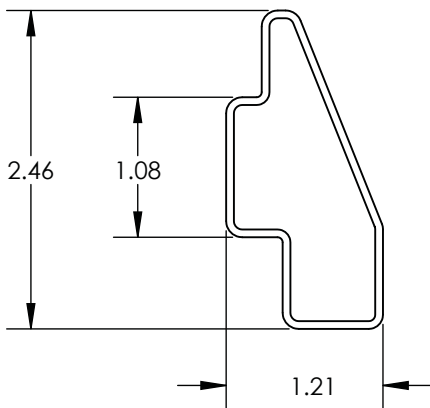

XR-1000- SPLC-BD
KIT, XR1000 BONDED SPLICE

1) Splice, XR1000, Mill 12" long

2) Screw, Self Drilling

Property	Value
Material	6000 Series Aluminum
Finish	Mill

Property	Value
Material	300 Series Stainless Steel
Finish	Clear