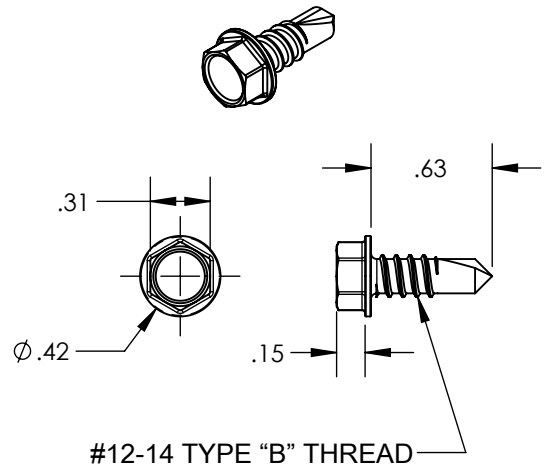

XR-1000-SPLC-M1
XR1000 BONDED SPLICE
(INCL. SELF-TAPPING SCREWS)

1) Splice, XR1000, Mill 12" long

2) Screw, Self Drilling

Property	Value
Material	6000 Series Aluminum
Finish	Mill

Property	Value
Material	300 Series Stainless Steel
Finish	Clear