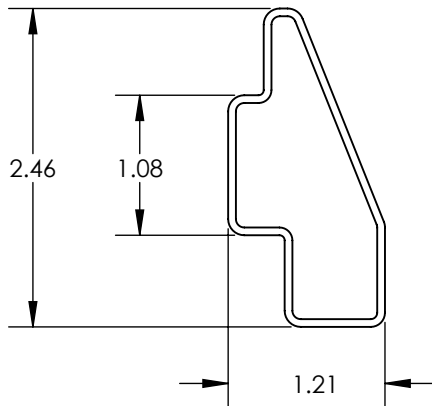

XR-1000-SPLC-M1
XR1000 BONDED SPLICE
(INCL. SELF-TAPPING SCREWS)

1) Splice, XR1000, Mill 12" long

2) Screw, Self Drilling

Property	Value
Material	6000 Series Aluminum
Finish	Mill

Property	Value
Material	300 Series Stainless Steel
Finish	Clear